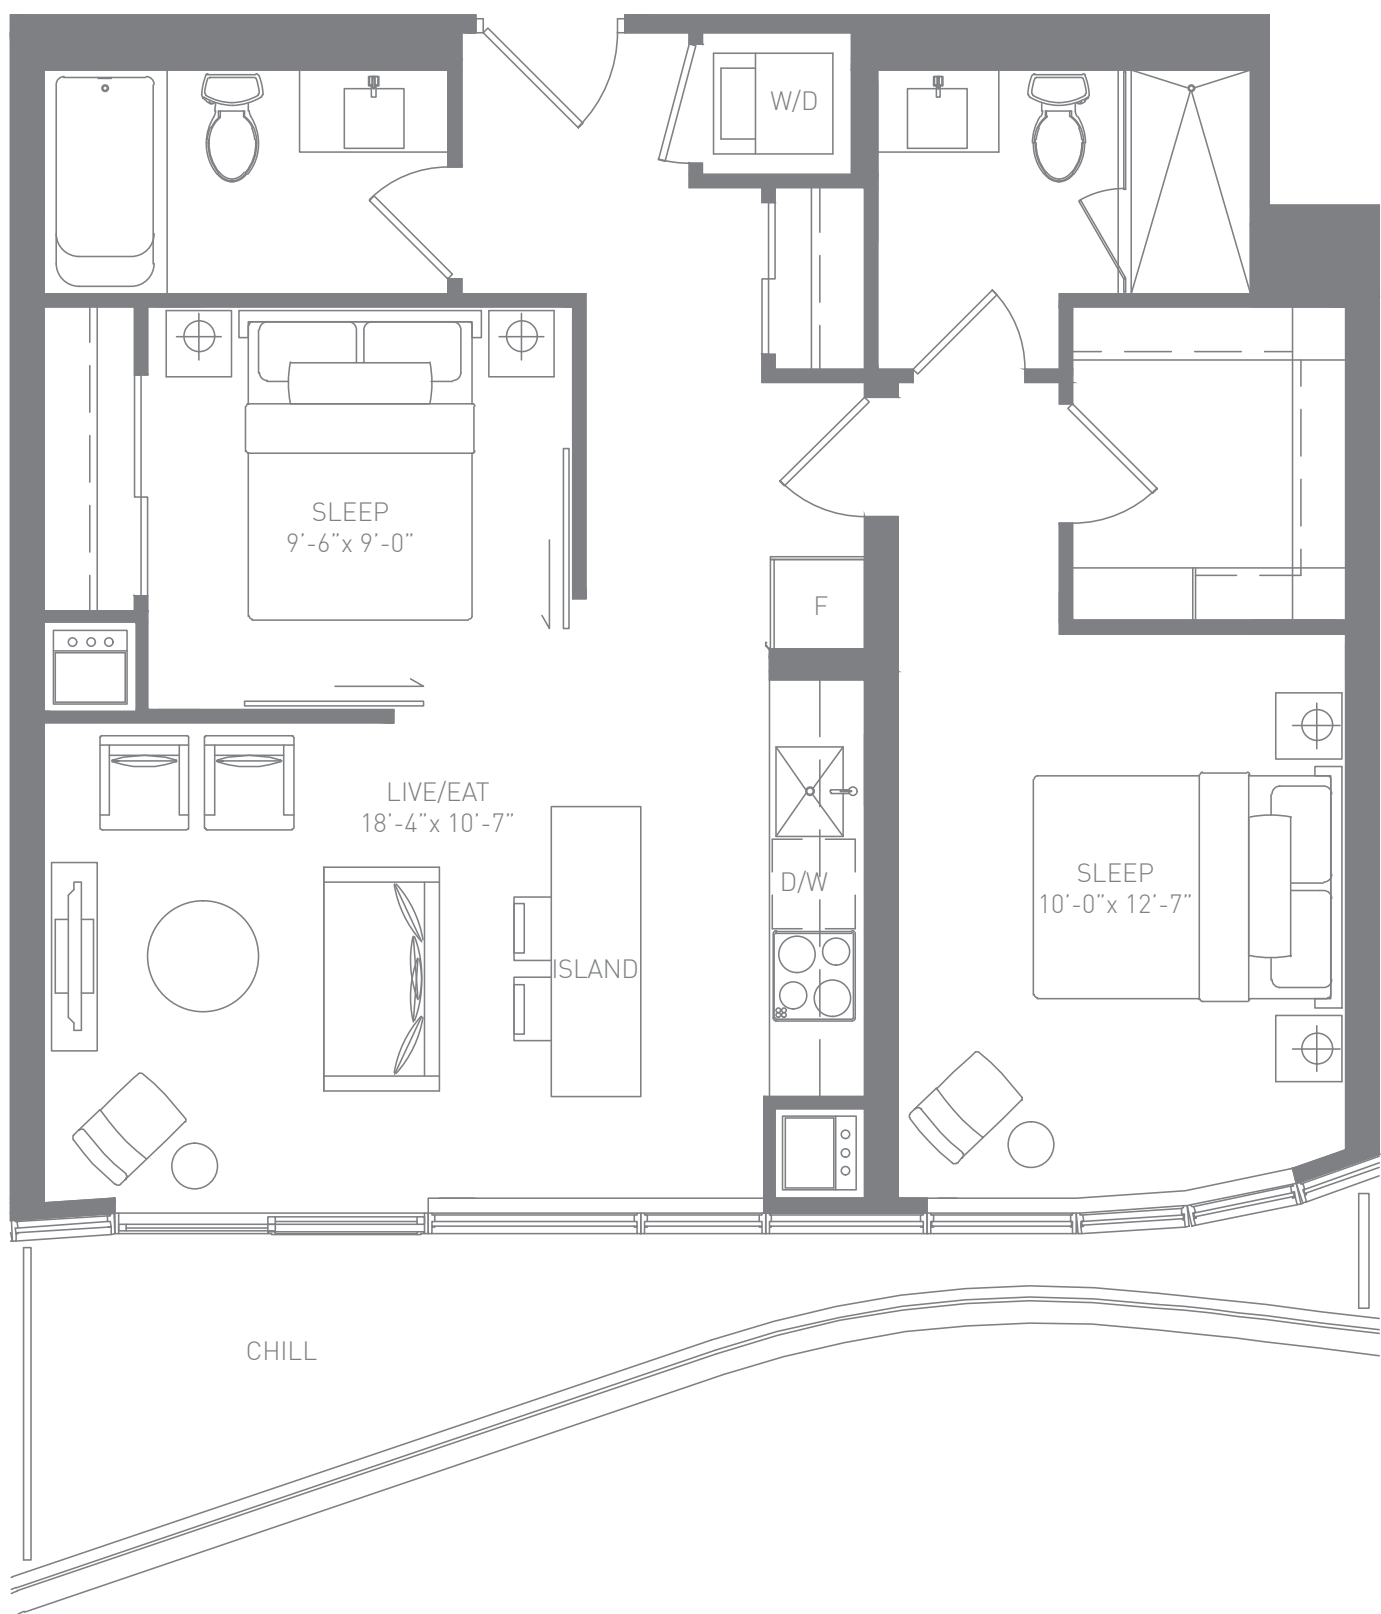

sasha

2 BEDROOM

SUITE AREA: 814 SQ.FT.
OUTDOOR AREA: 60 SQ.FT.
TOTAL AREA: 874 SQ.FT.

FLOOR 2

T18