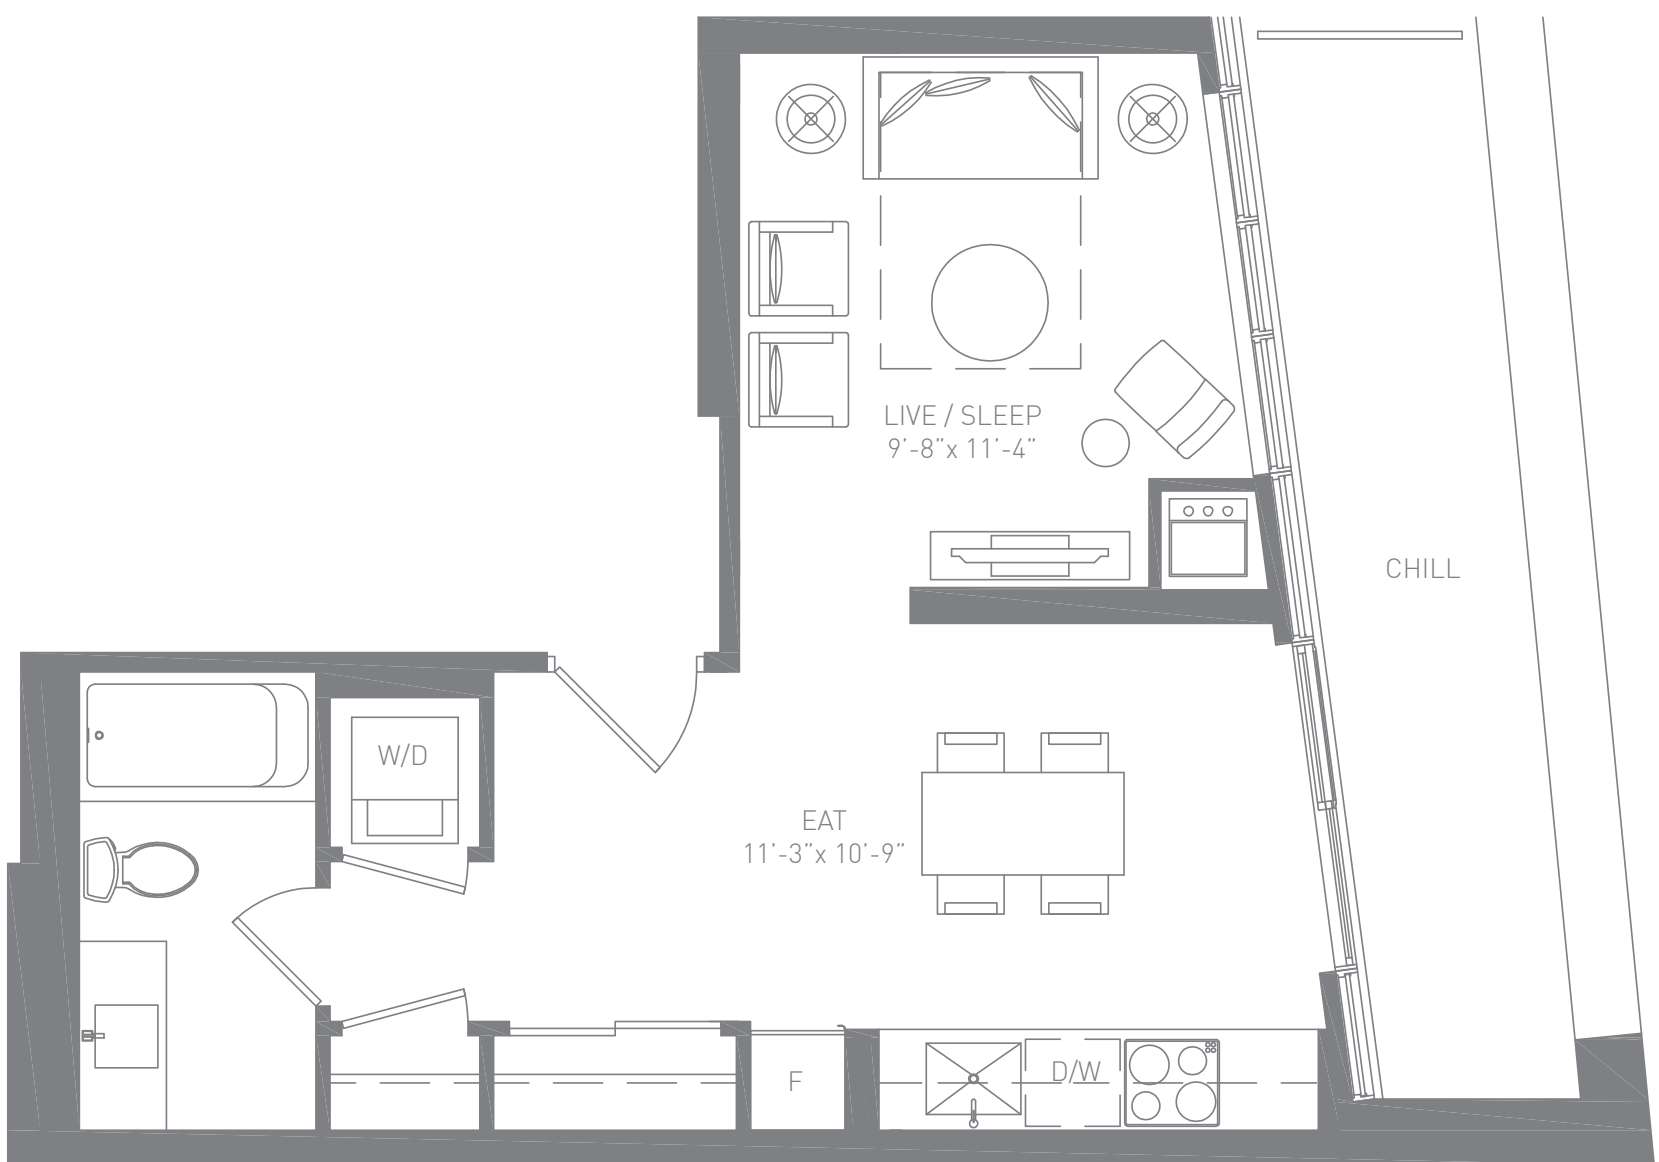

riley

STUDIO

SUITE AREA: 452 SQ.FT.
OUTDOOR AREA: 100 SQ.FT. / 115 SQ.FT.
TOTAL AREA: 552 SQ.FT. / 567 SQ.FT.

T30