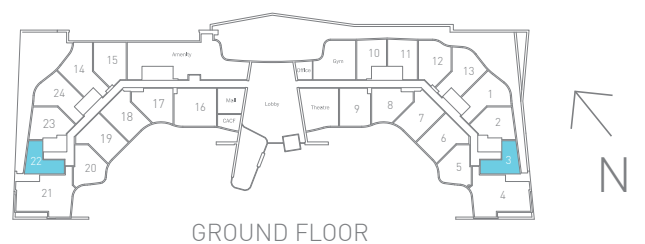

riley

STUDIO

SUITE AREA: 452 SQ.FT.
OUTDOOR AREA: 100 SQ.FT. / 115 SQ.FT.
TOTAL AREA: 552 SQ.FT. / 567 SQ.FT.

T30