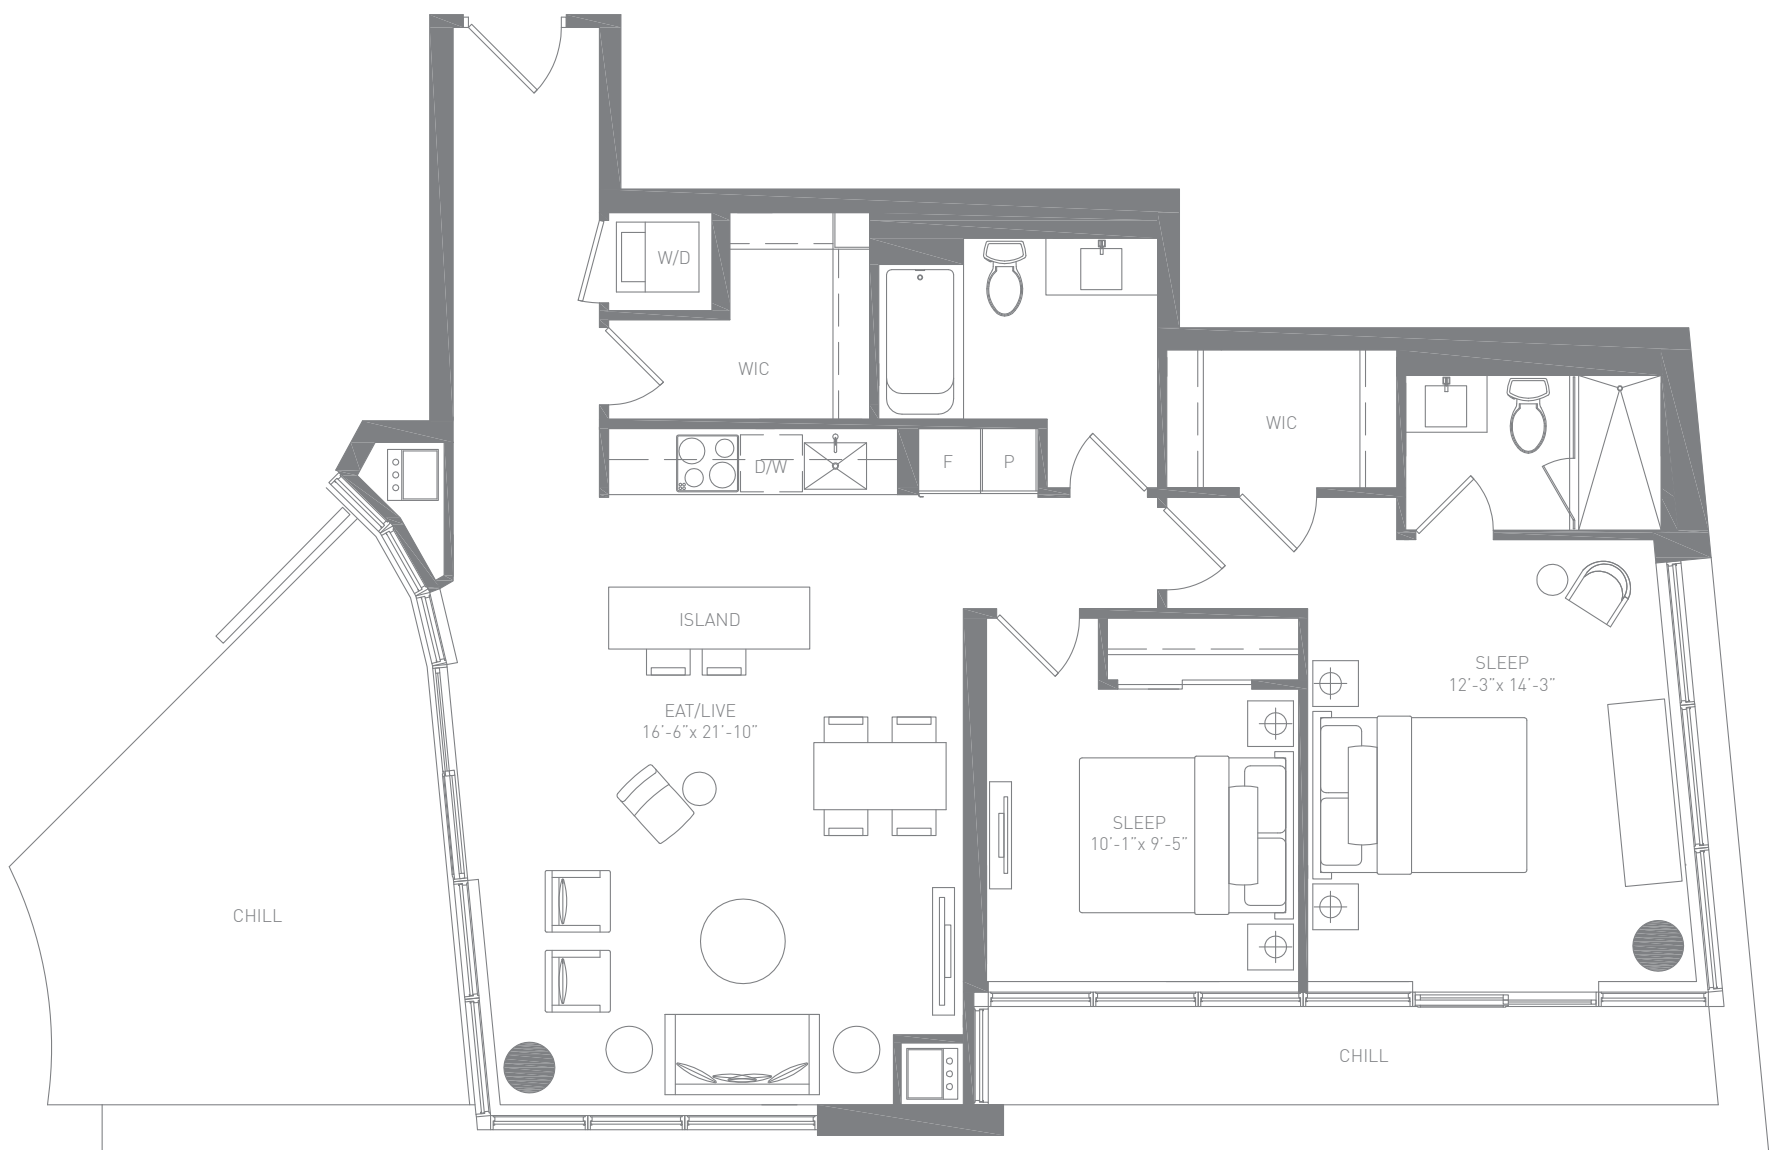

philip

2 BEDROOM

SUITE AREA: 1104 SQ.FT.
OUTDOOR AREA: 250 SQ.FT.
TOTAL AREA: 1354 SQ.FT.

GROUND FLOOR

T15