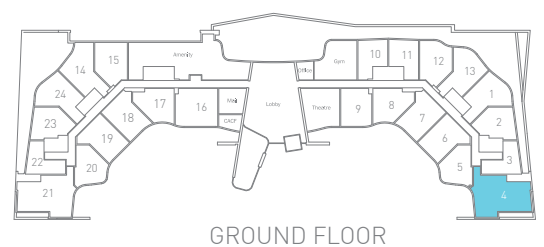

philip

2 BEDROOM

SUITE AREA: 1104 SQ.FT.
OUTDOOR AREA: 250 SQ.FT.
TOTAL AREA: 1354 SQ.FT.

GROUND FLOOR

T15