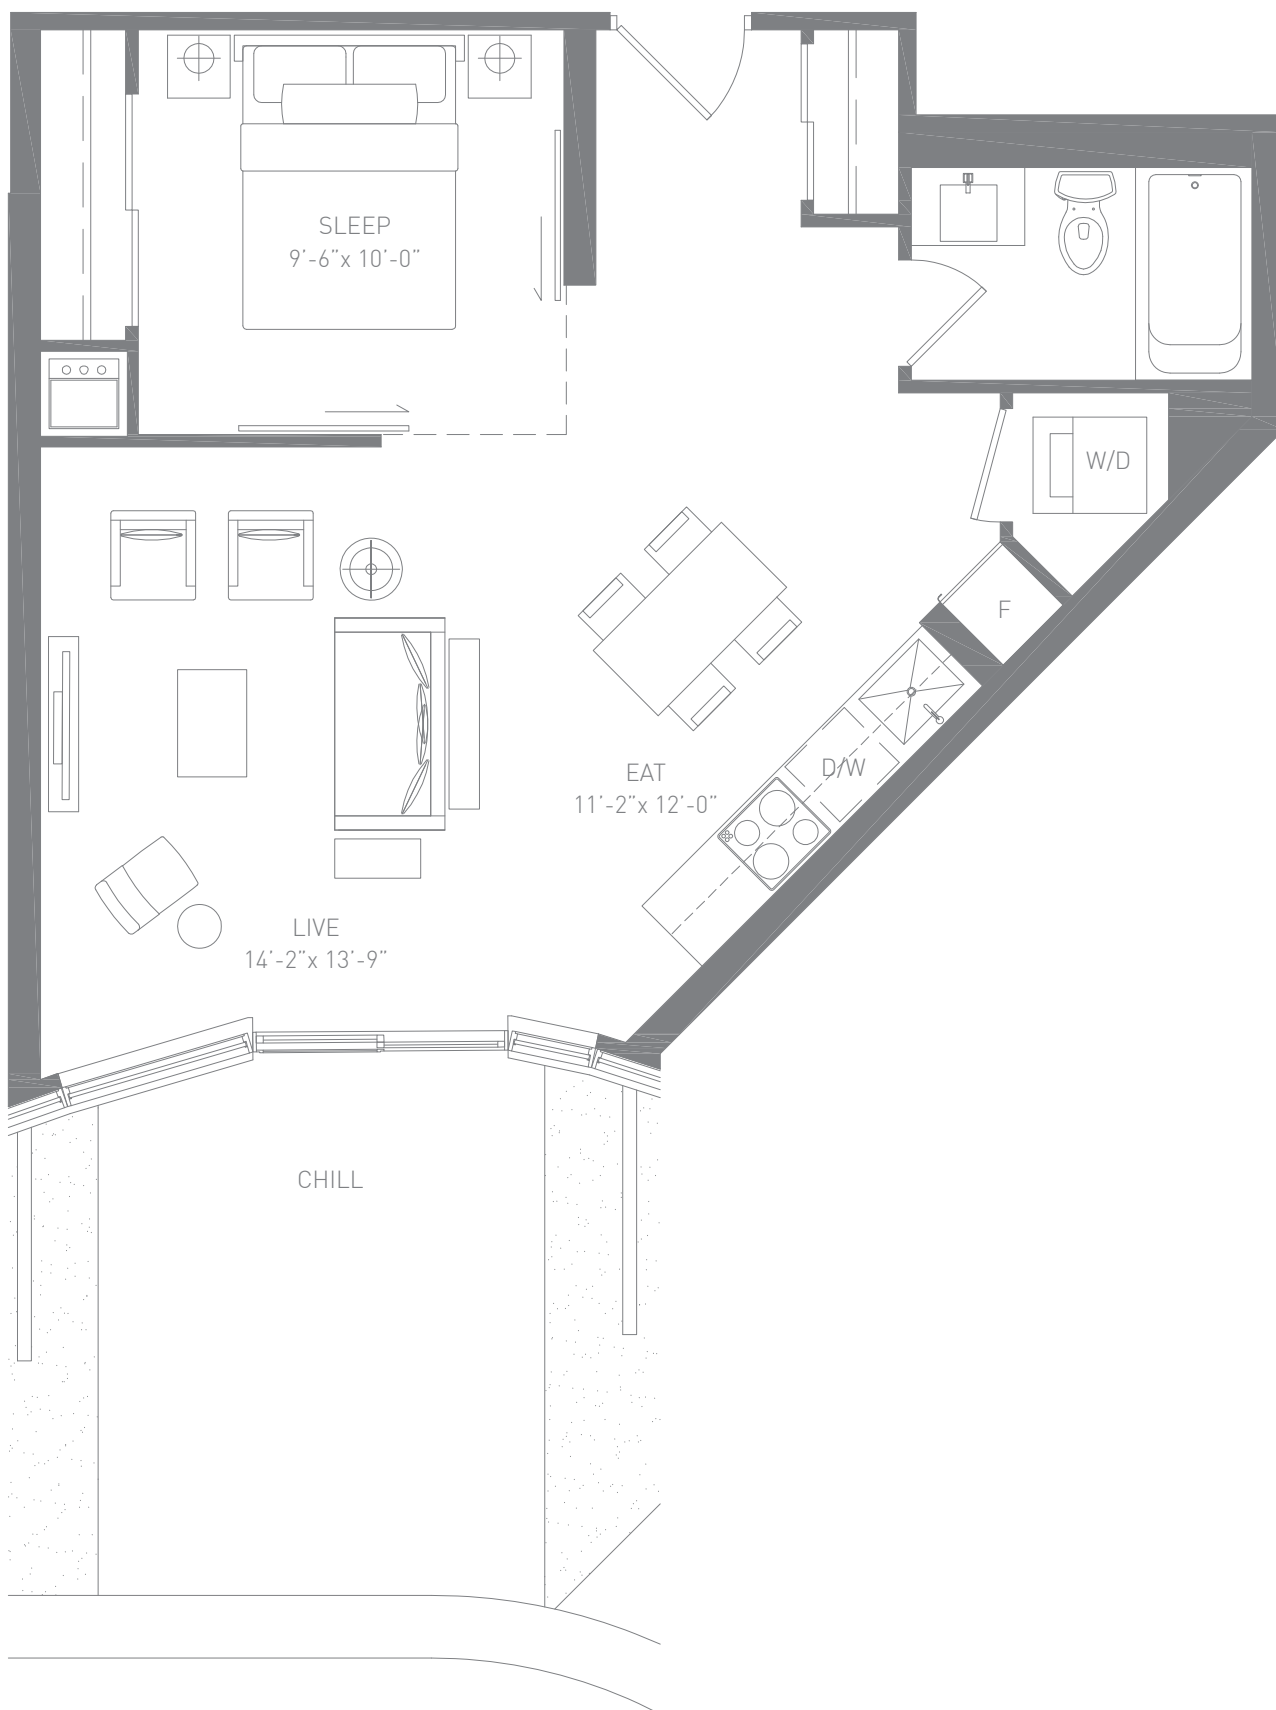

# nicole-1

## 1 BEDROOM

SUITE AREA: 596 SQ.FT.  
OUTDOOR AREA: 149 SQ.FT.  
**TOTAL AREA: 745 SQ.FT.**

T07