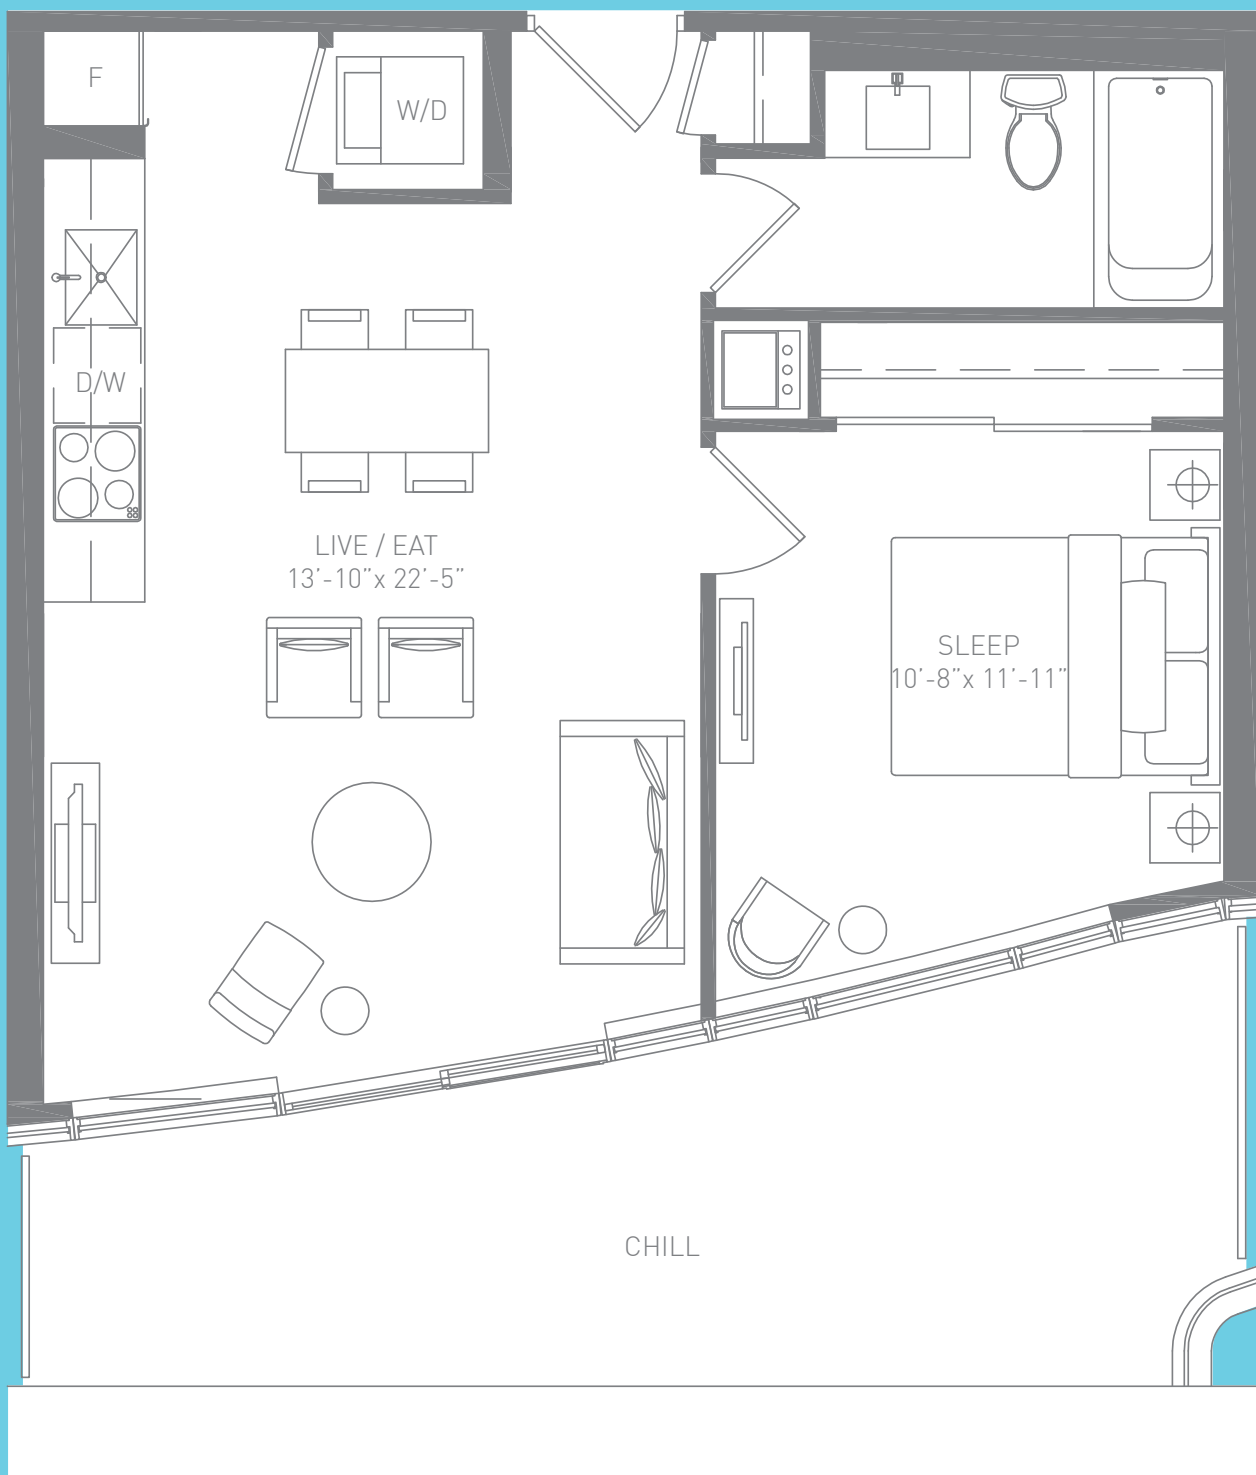

marley

1 BEDROOM

SUITE AREA: 561 SQ.FT.

OUTDOOR AREA: 168 SQ.FT.

TOTAL AREA: 729 SQ.FT.

FLOOR 2