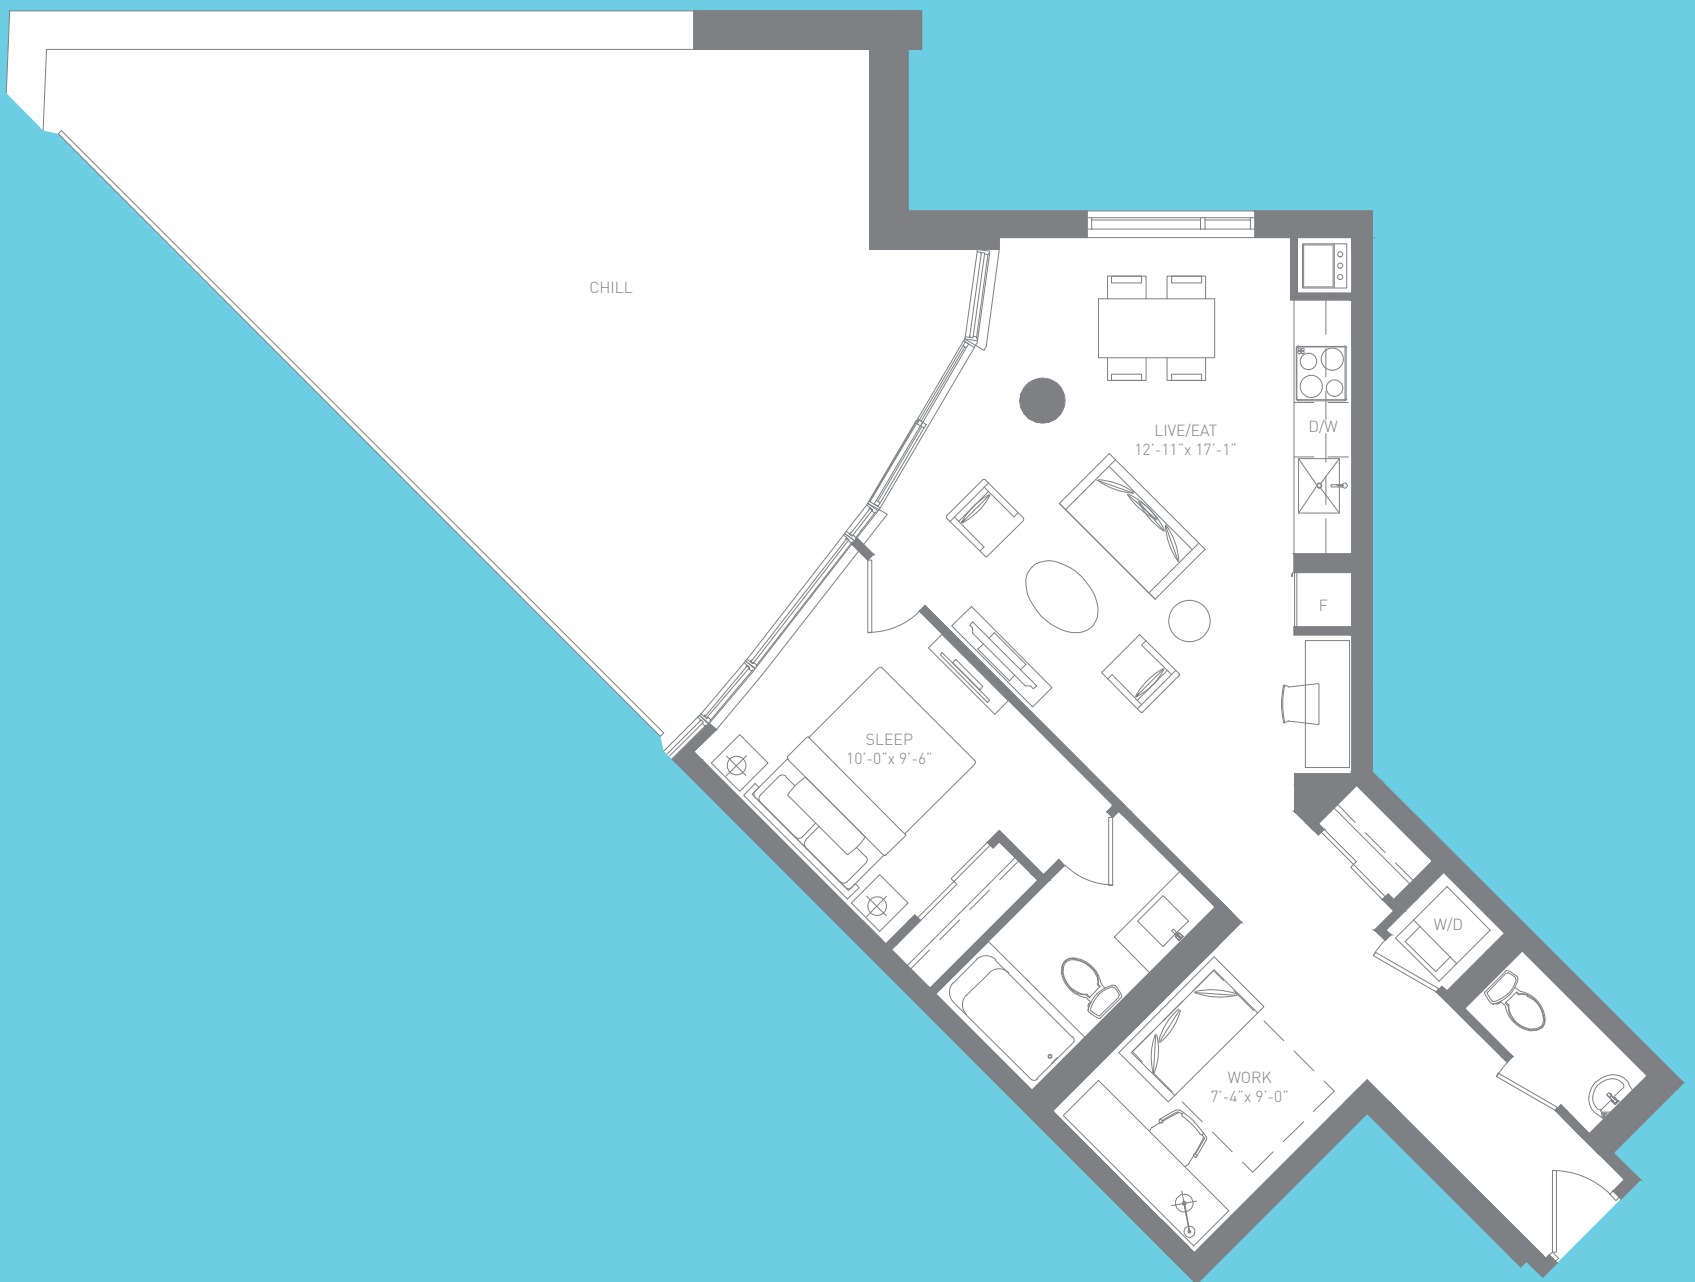

mandy

1 BEDROOM + DEN

SUITE AREA: 757 SQ.FT.

OUTDOOR AREA: 490 SQ.FT.

TOTAL AREA: 1247 SQ.FT.

GROUND FLOOR