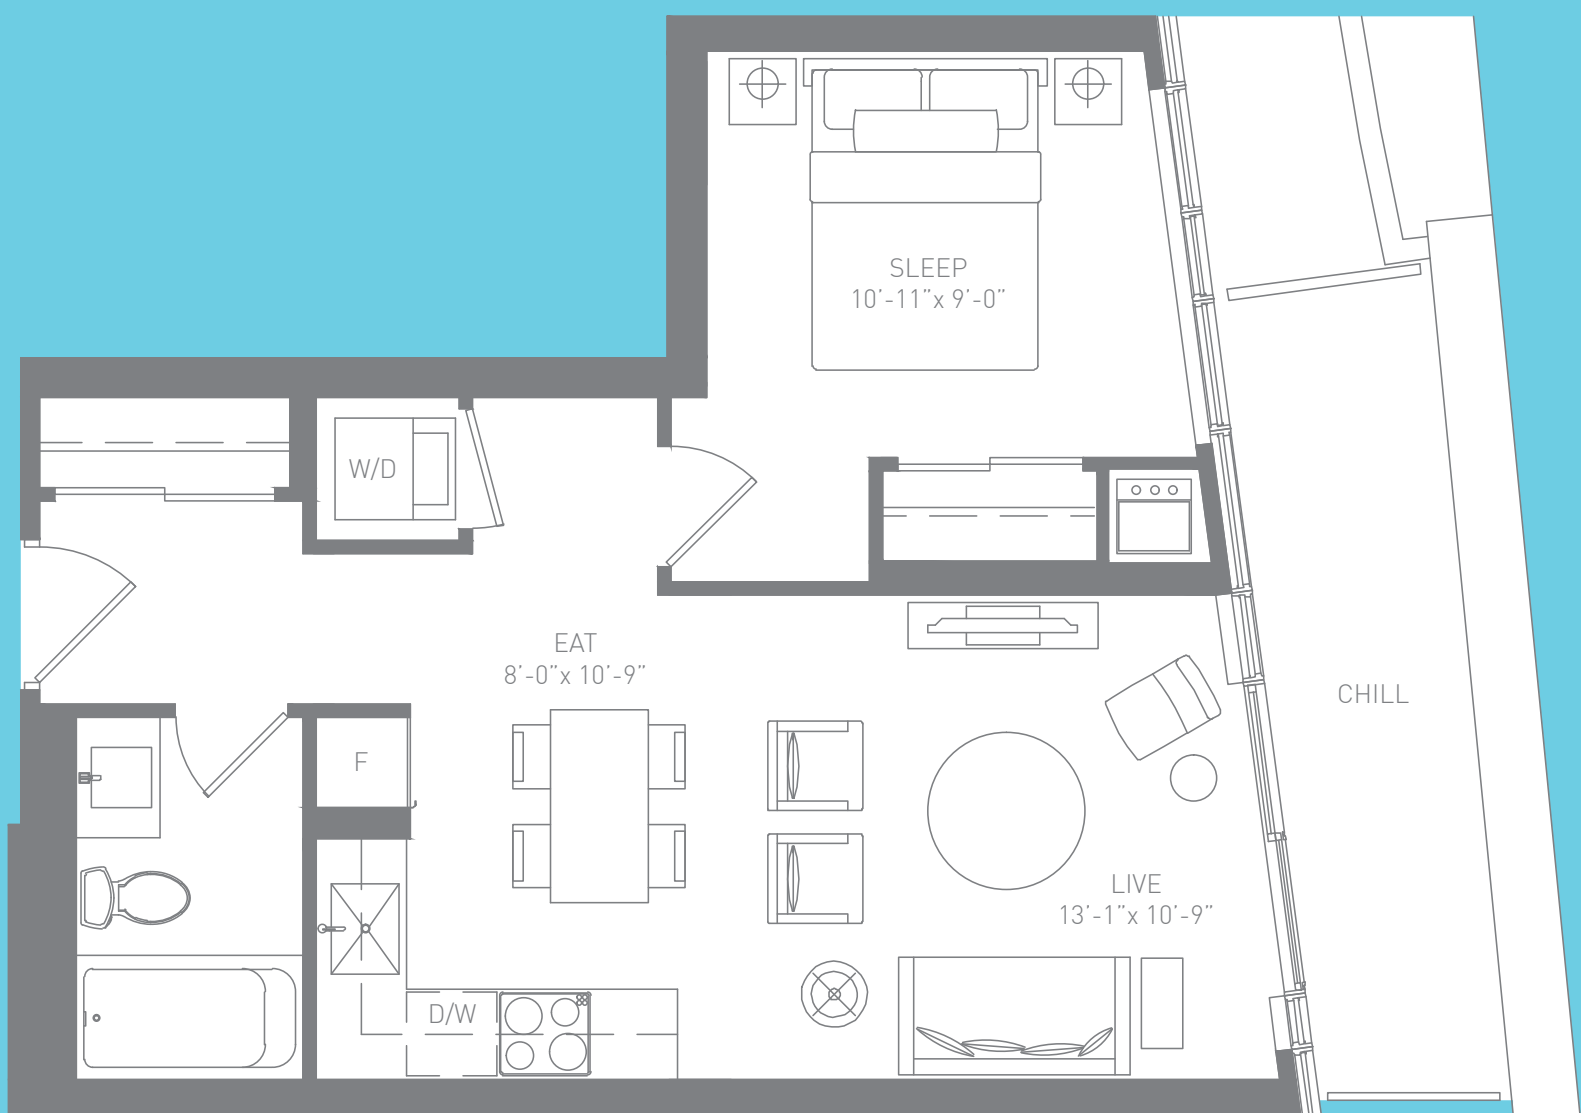

# Lily

## 1 BEDROOM

SUITE AREA: 532 SQ.FT.

OUTDOOR AREA: 75 SQ.FT. / 83 SQ.FT.

**TOTAL AREA: 607 SQ.FT. / 615 SQ.FT.**

FLOOR 2

T17