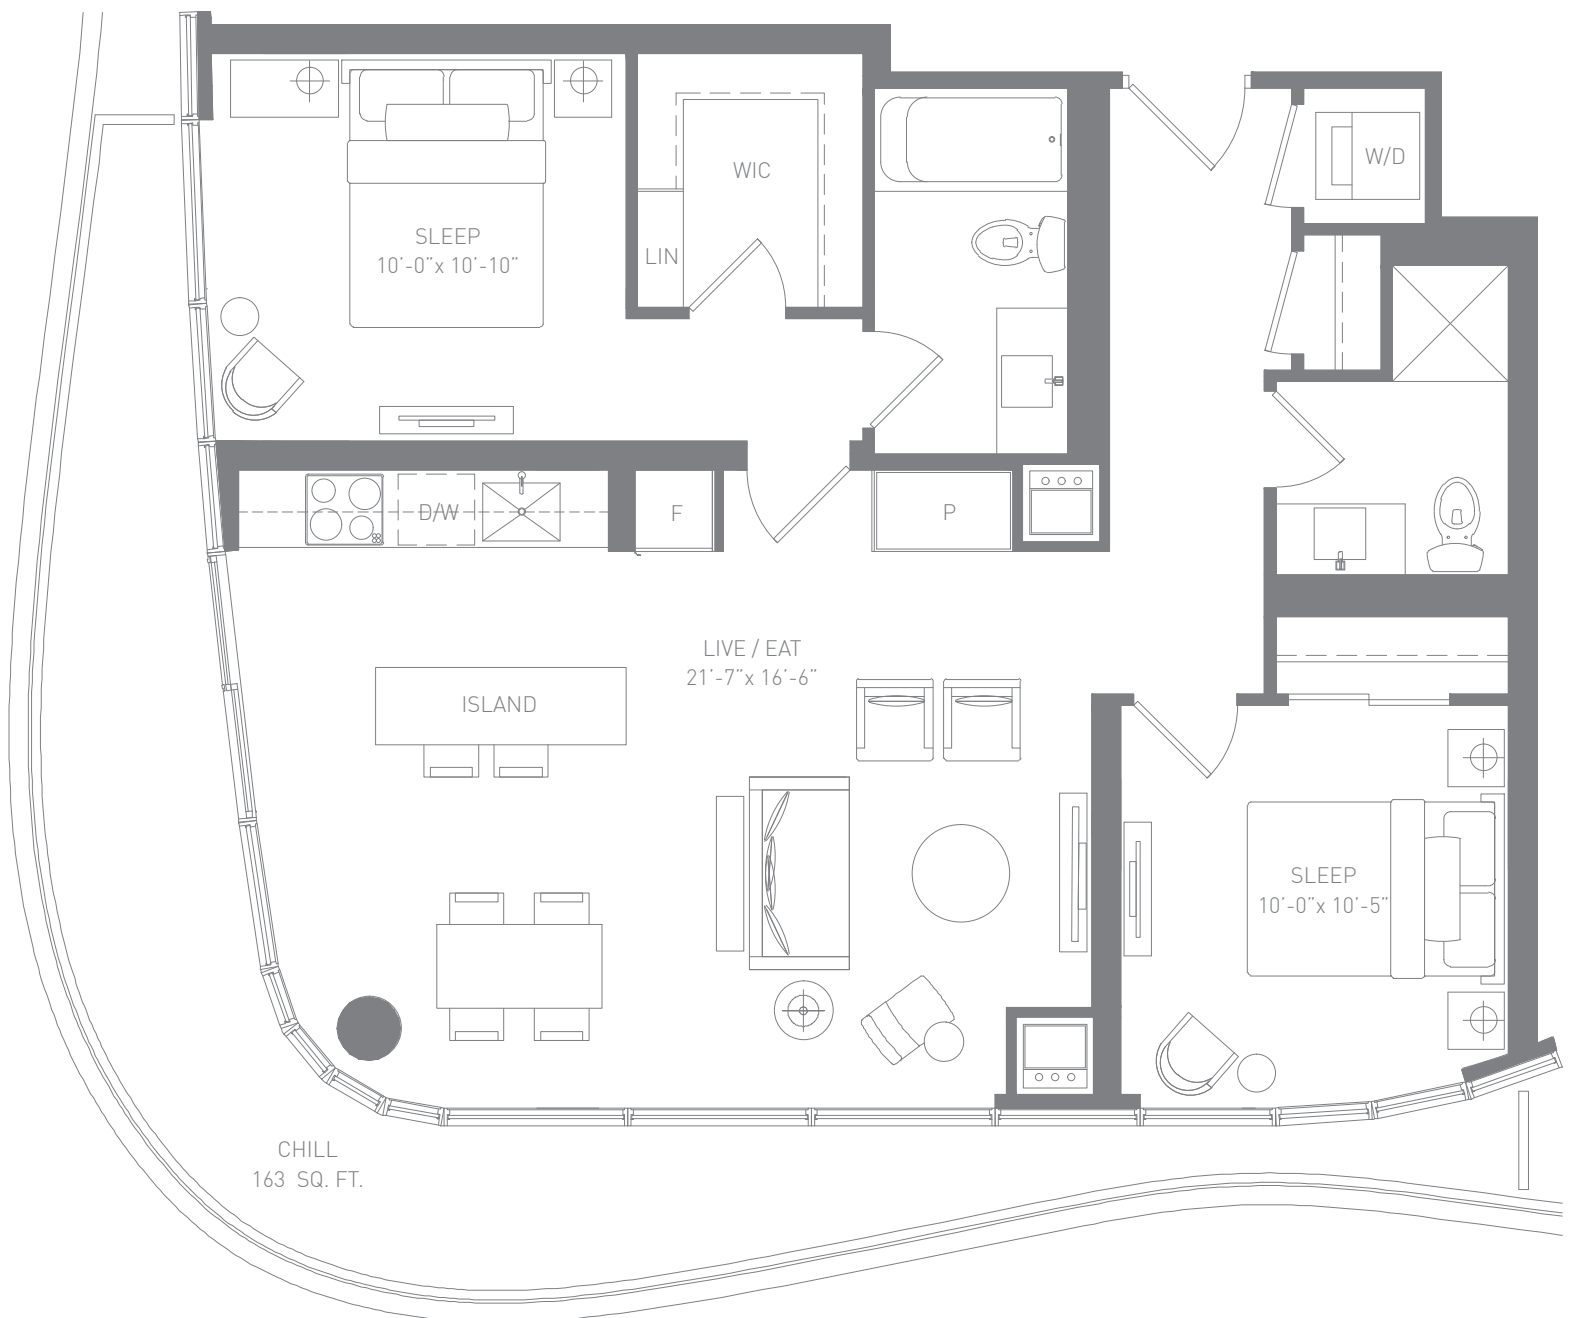

gabriel

2 BEDROOM

SUITE AREA: 930 SQ.FT.
OUTDOOR AREA: 130 SQ.FT. / 190 SQ.FT.
TOTAL AREA: 1060 SQ.FT. / 1120 SQ.FT.

FLOOR 5

FLOORS 6-11

T06