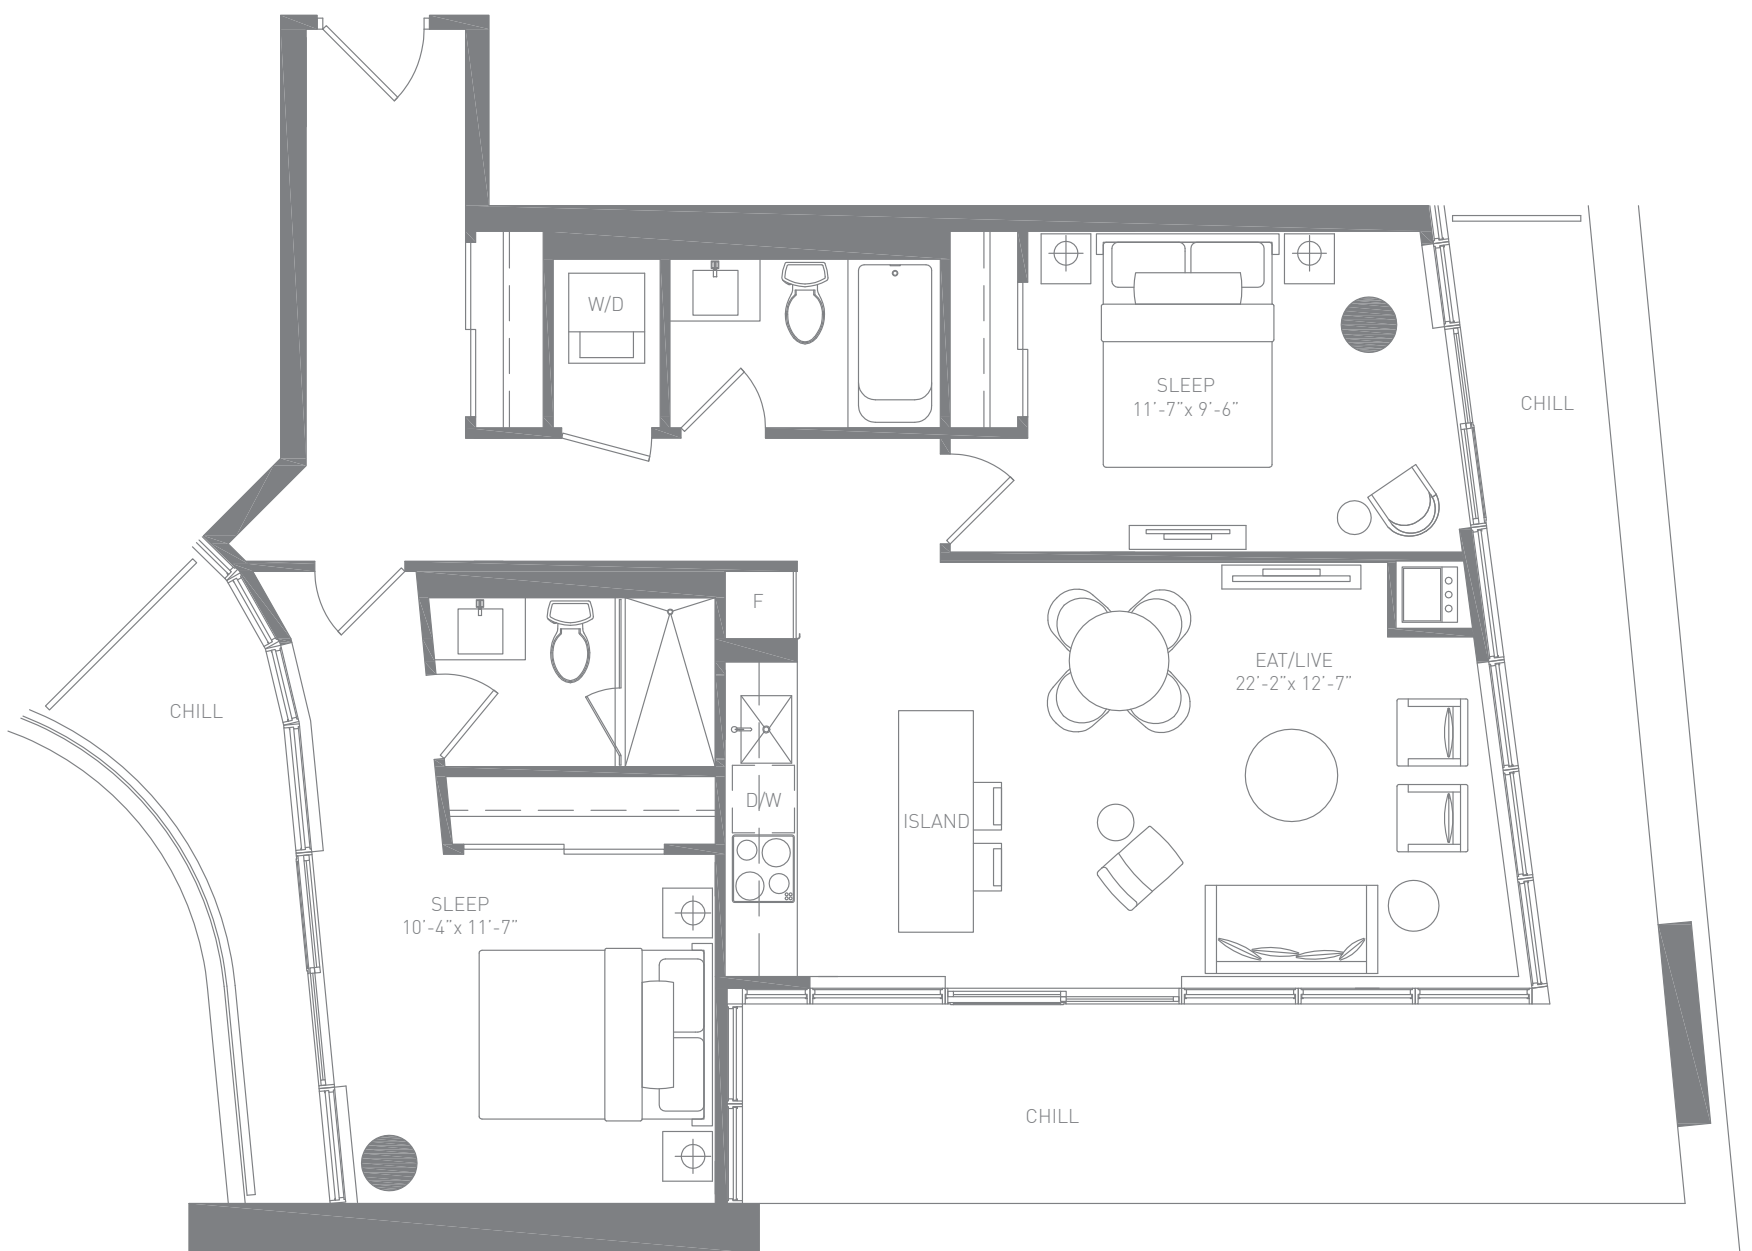

## 2 BEDROOM

SUITE AREA: 973 SQ.FT.  
OUTDOOR AREA: 265 SQ.FT. / 290 SQ.FT.  
**TOTAL AREA: 1238 SQ.FT. / 1263 SQ.FT.**

T24