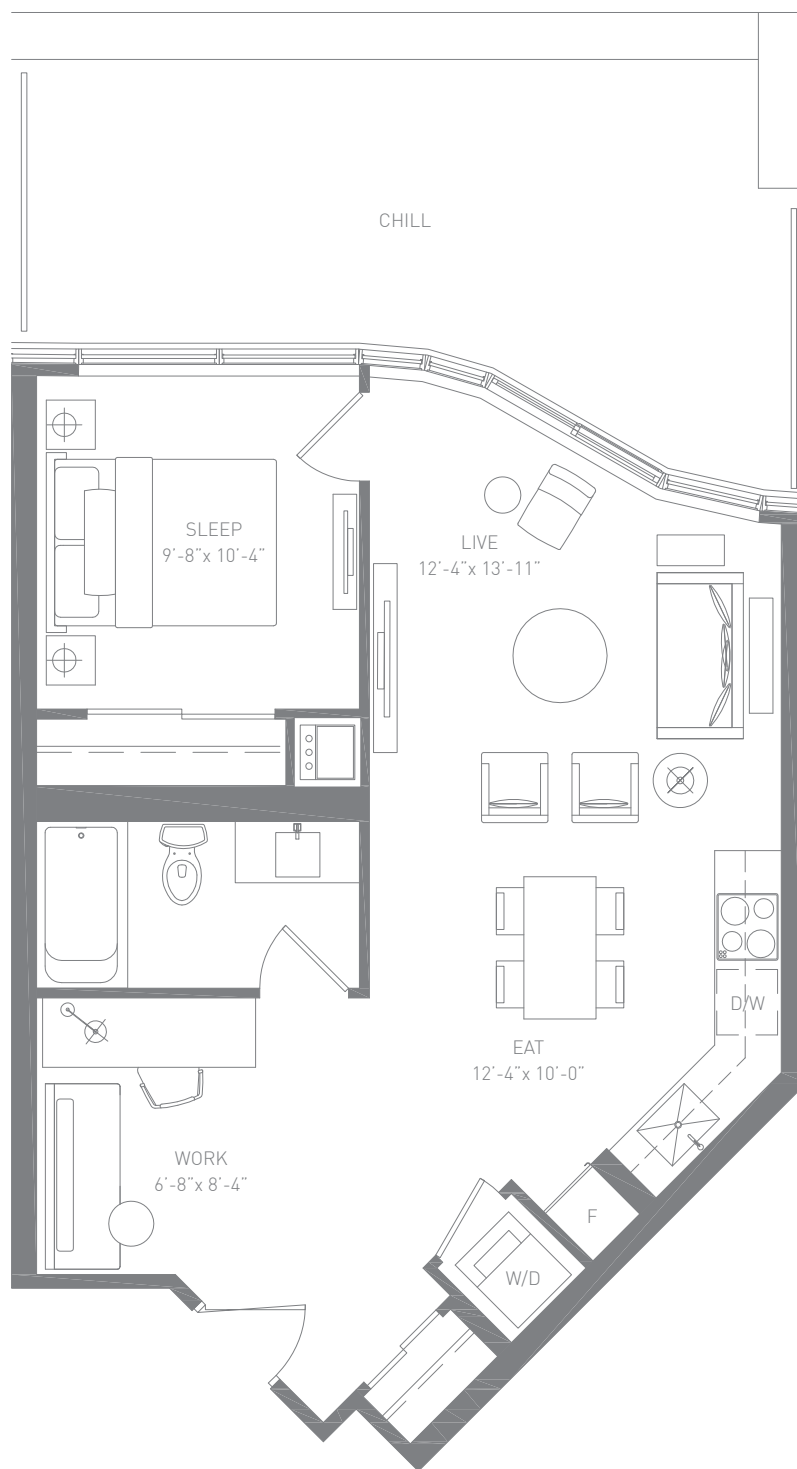

ethan-1

1 BEDROOM + DEN

SUITE AREA: 644 SQ.FT.
OUTDOOR AREA: 194 SQ.FT.
TOTAL AREA: 838 SQ.FT.

T02