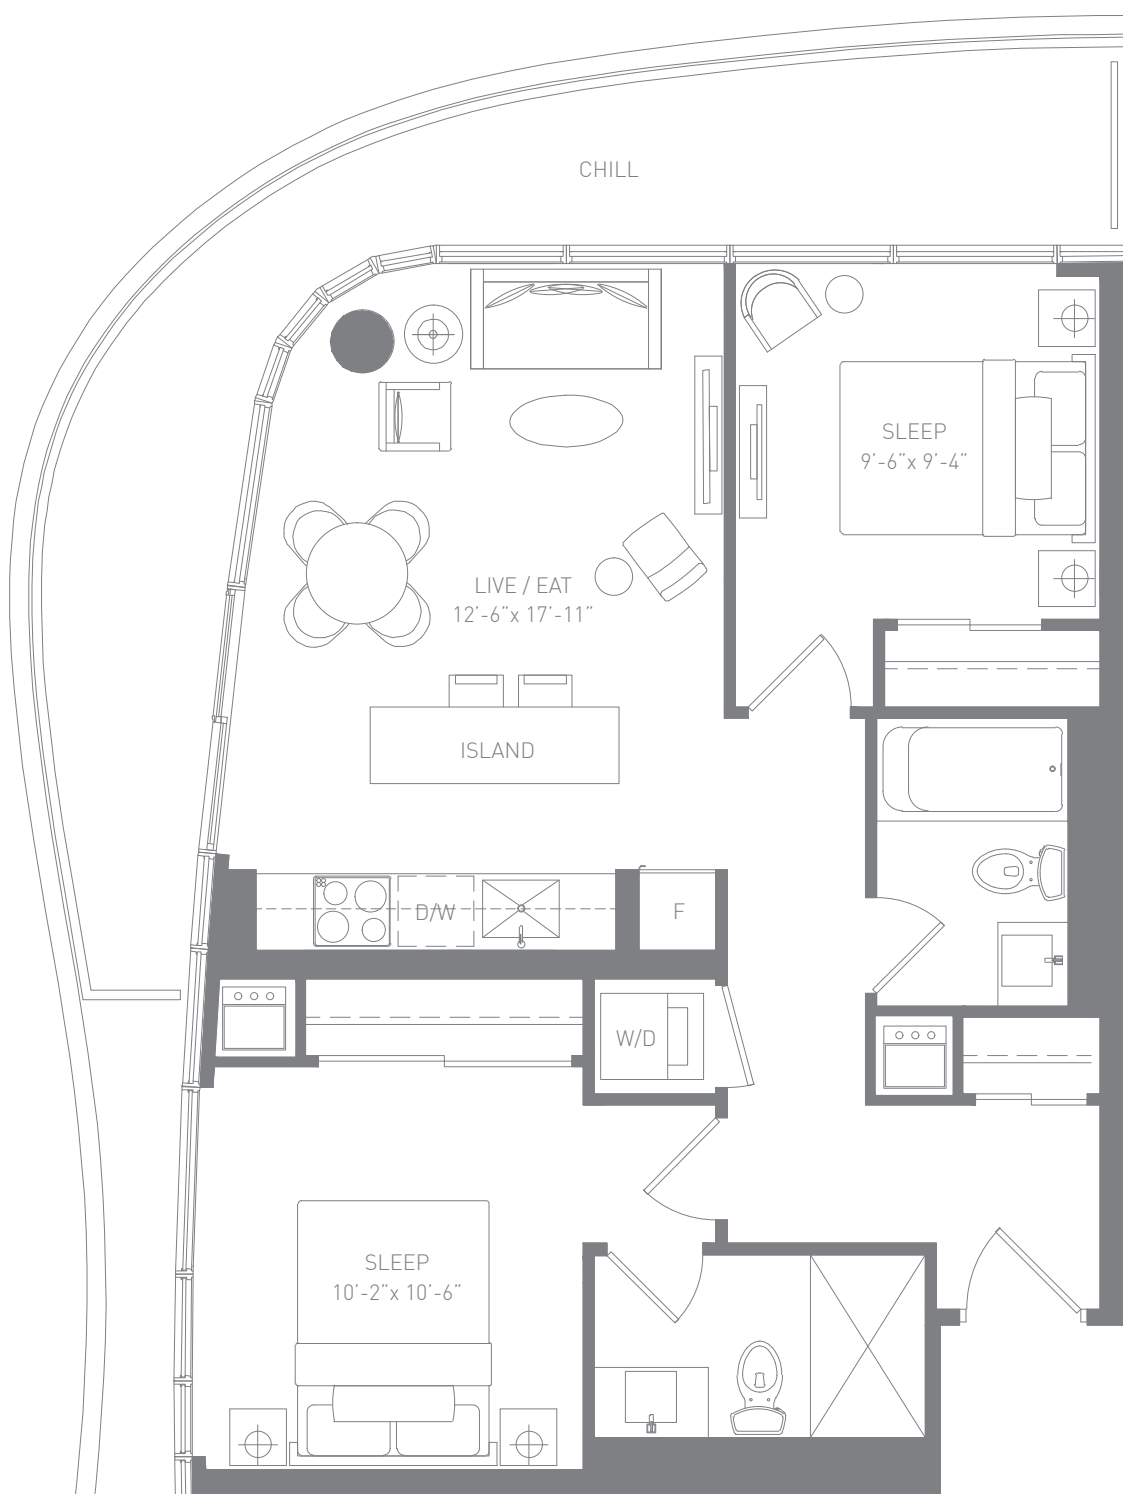

## 2 BEDROOM

SUITE AREA: 751 SQ.FT.  
 OUTDOOR AREA: 145 SQ.FT. / 152 SQ.FT.  
**TOTAL AREA: 896 SQ.FT. / 903 SQ.FT.**

FLOORS 6-11

T05