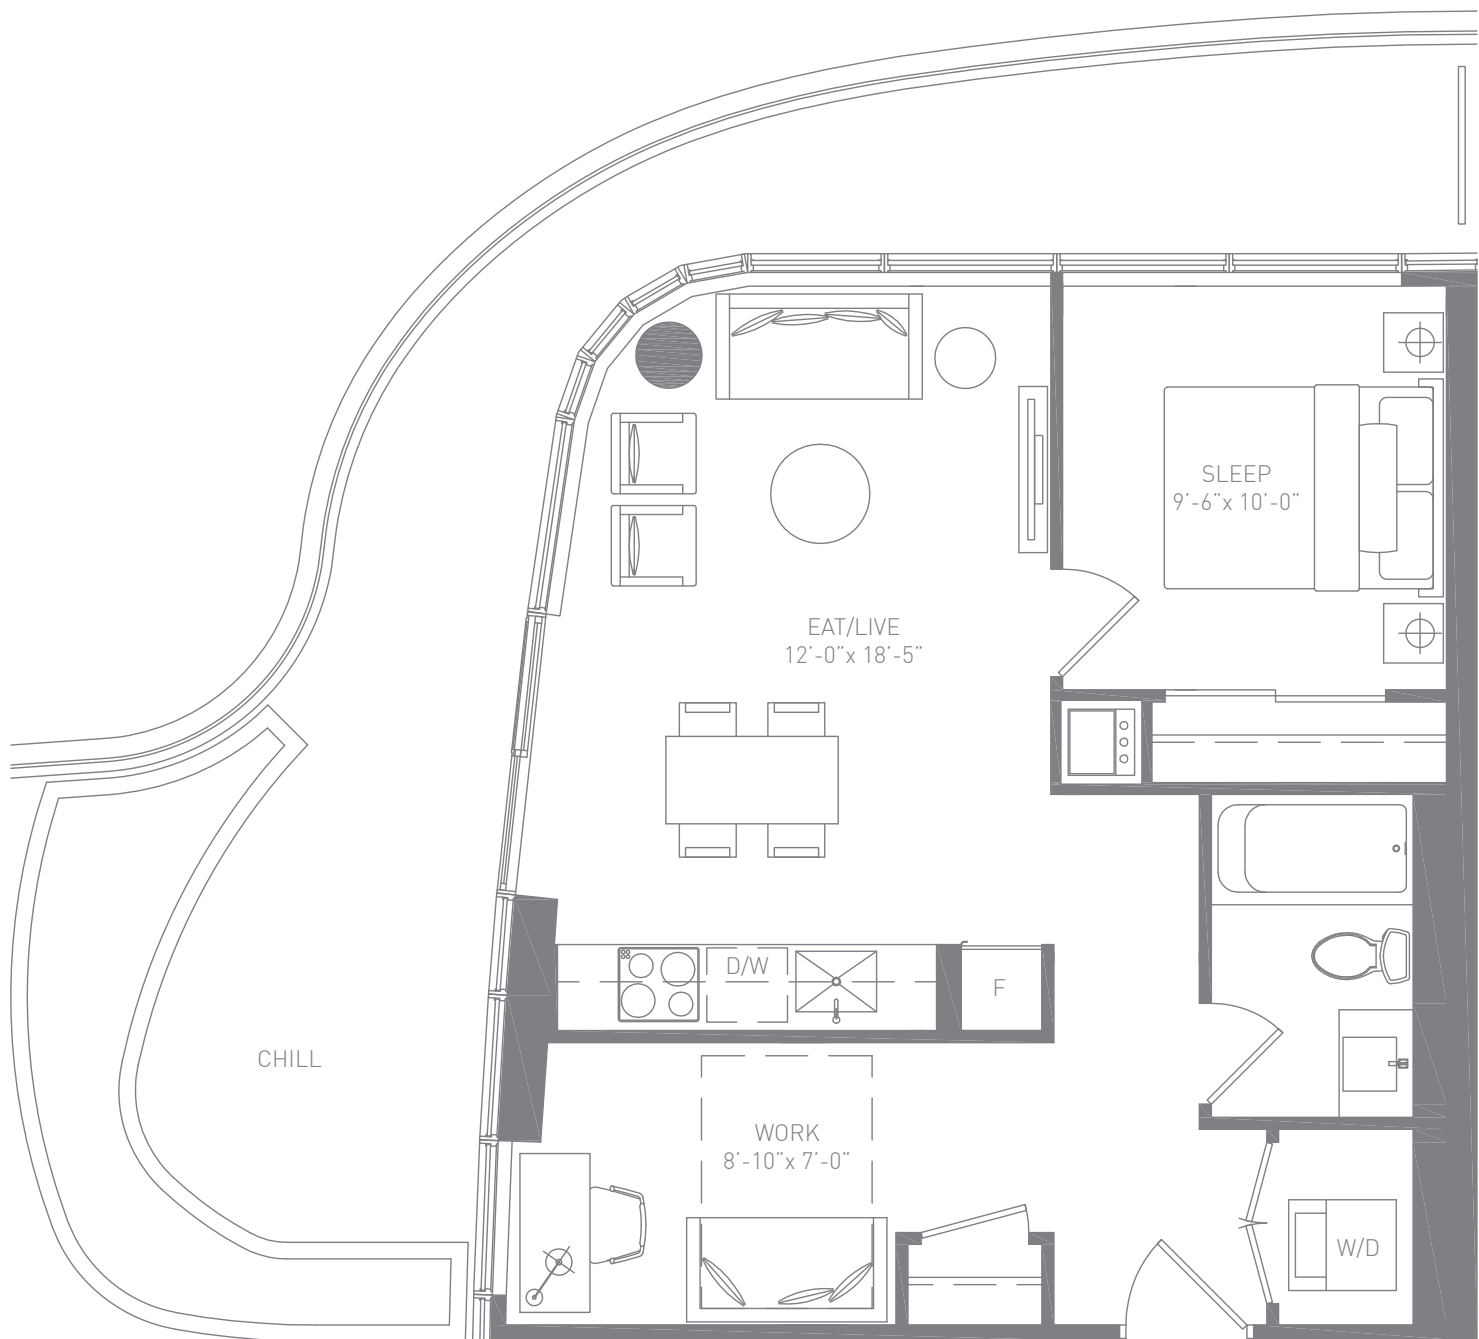

dylan

1 BEDROOM + DEN

SUITE AREA: 635 SQ.FT.

OUTDOOR AREA: 230 SQ.FT.

TOTAL AREA: 865 SQ.FT.

T29