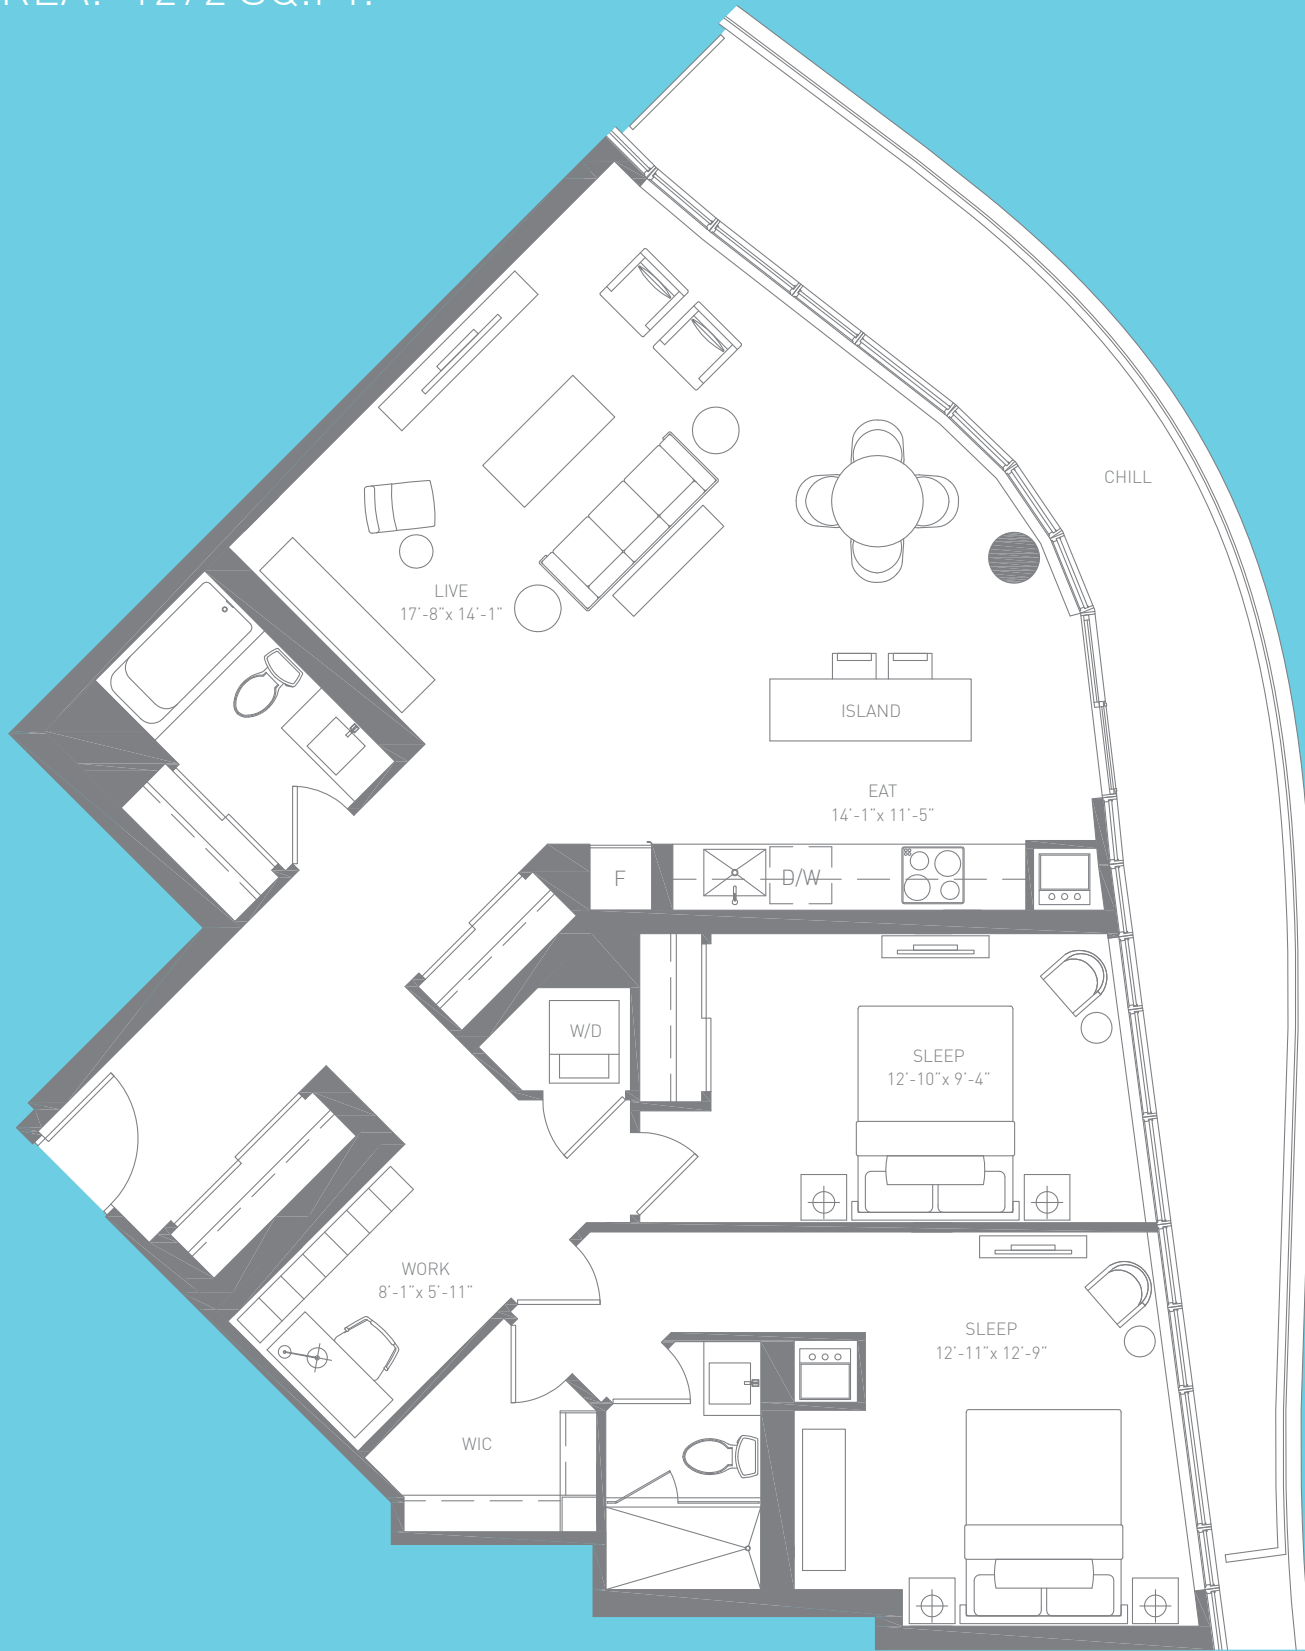

cora

2 BEDROOM + DEN

SUITE AREA: 1272 SQ.FT.

FLOORS 3-4

FLOOR 5

FLOORS 6-11

GROUND FLOOR

FLOOR 2

T12-C