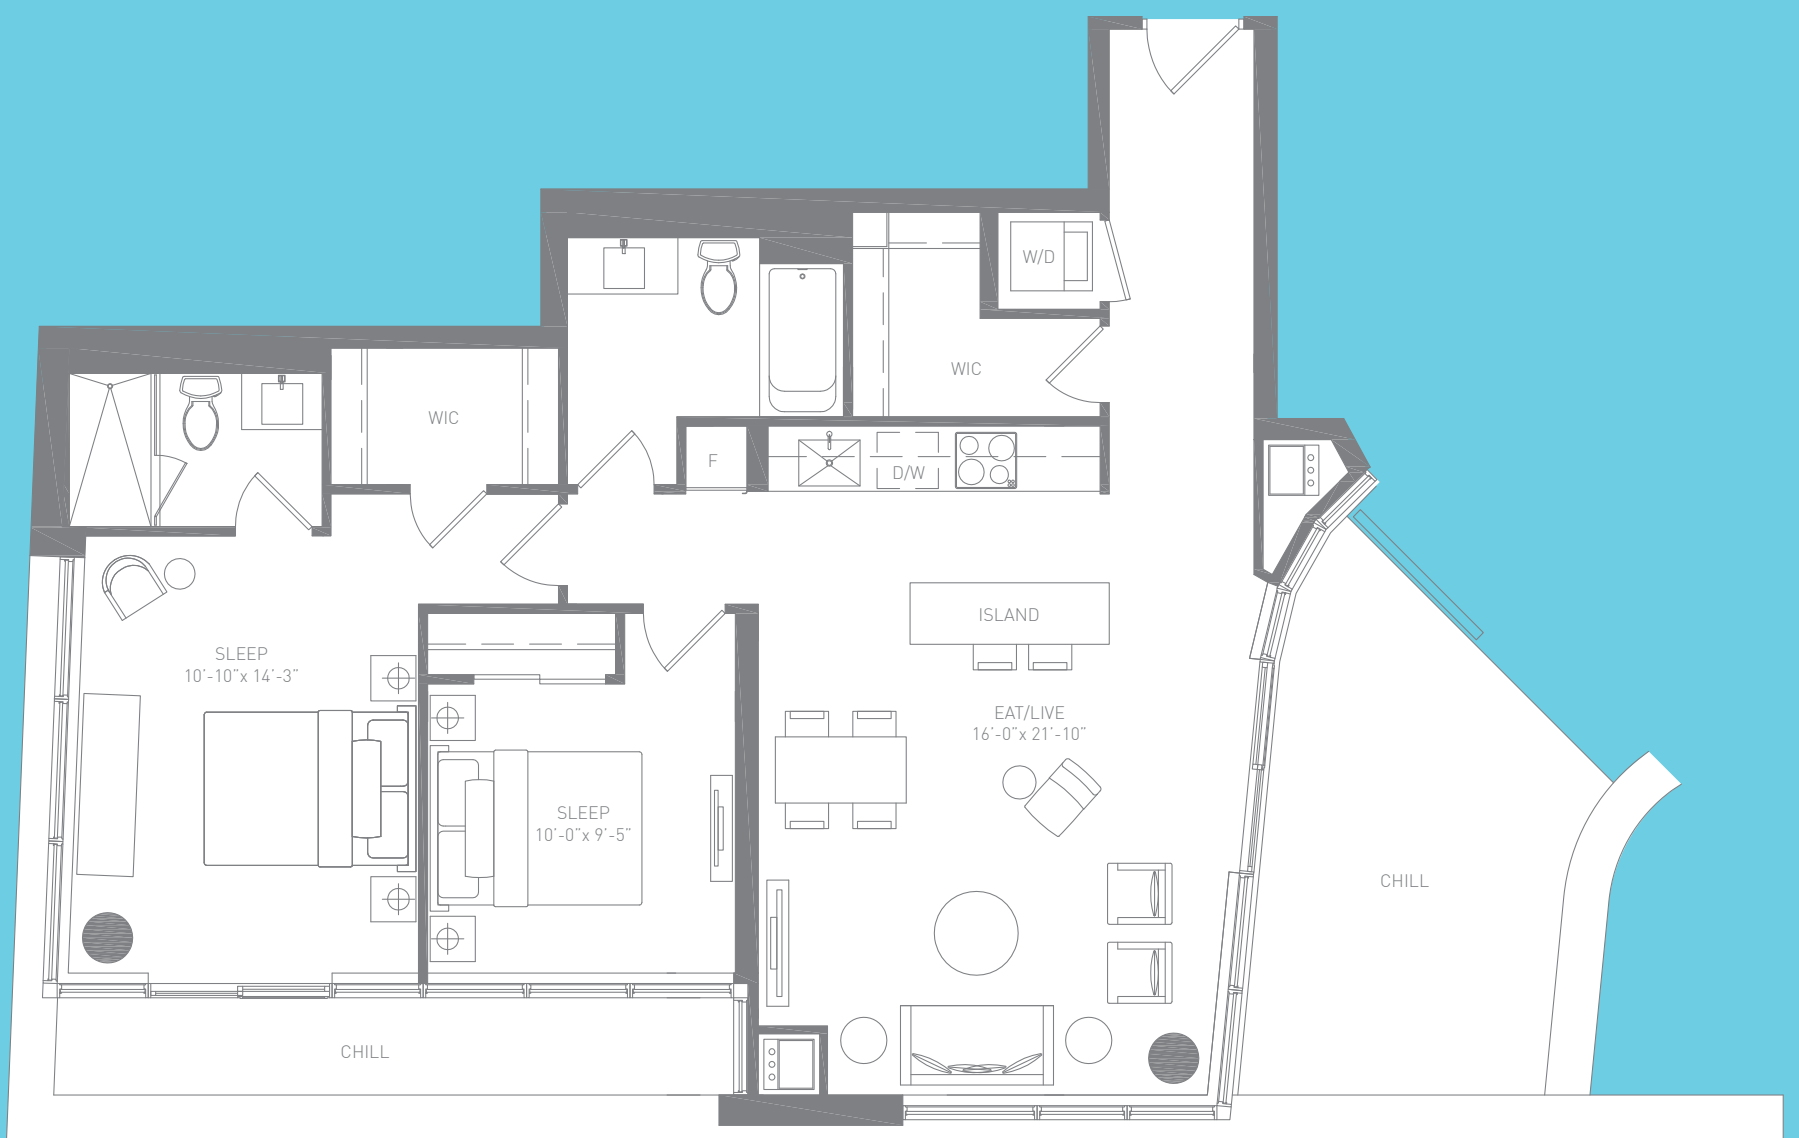

# christina

## 2 BEDROOM

SUITE AREA: 1082 SQ.FT.

OUTDOOR AREA: 215 SQ.FT.

**TOTAL AREA: 1297 SQ.FT.**

GROUND FLOOR