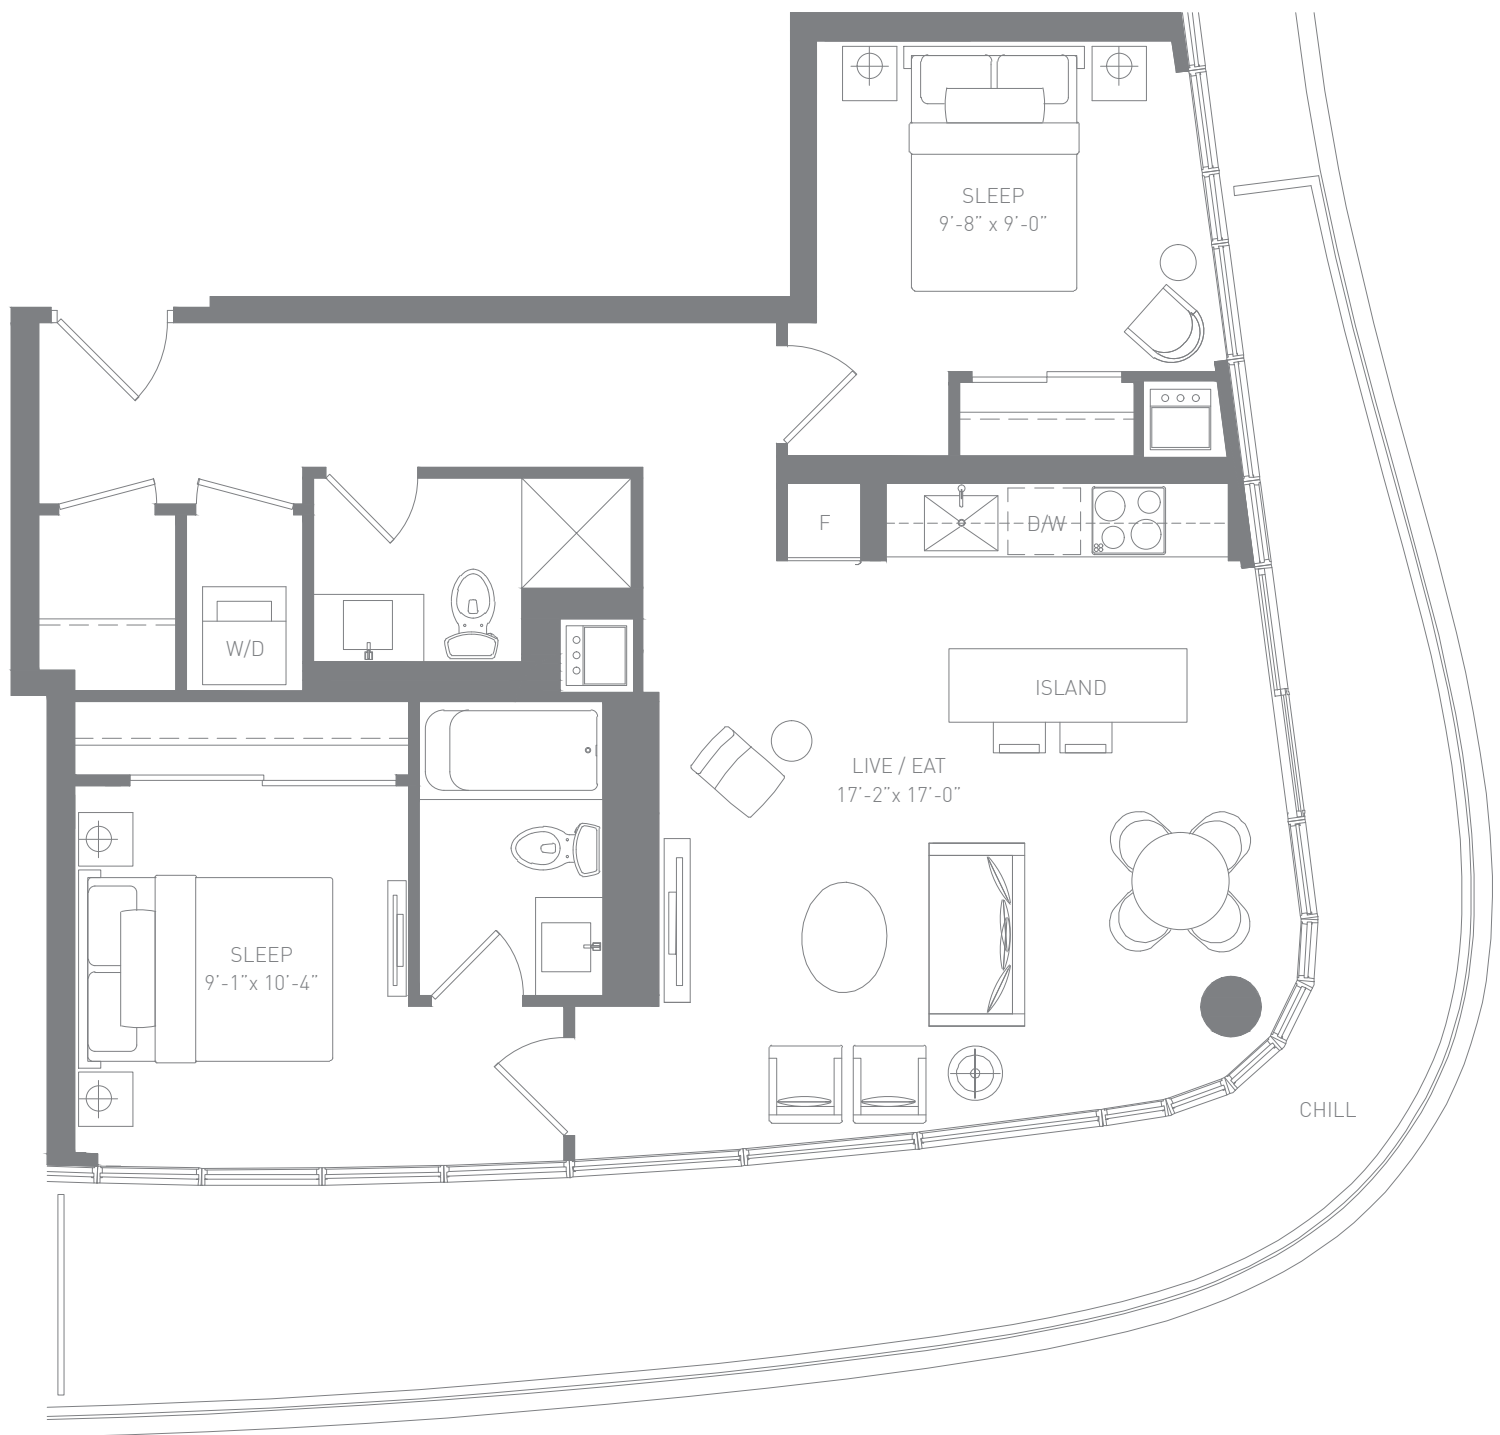

chase

2 BEDROOM

SUITE AREA: 874 SQ.FT.
OUTDOOR AREA: 185 SQ.FT. / 300 SQ.FT.
TOTAL AREA: 1059 SQ.FT. / 1174 SQ.FT.

FLOORS 6-11

FLOOR 3-4

FLOOR 5