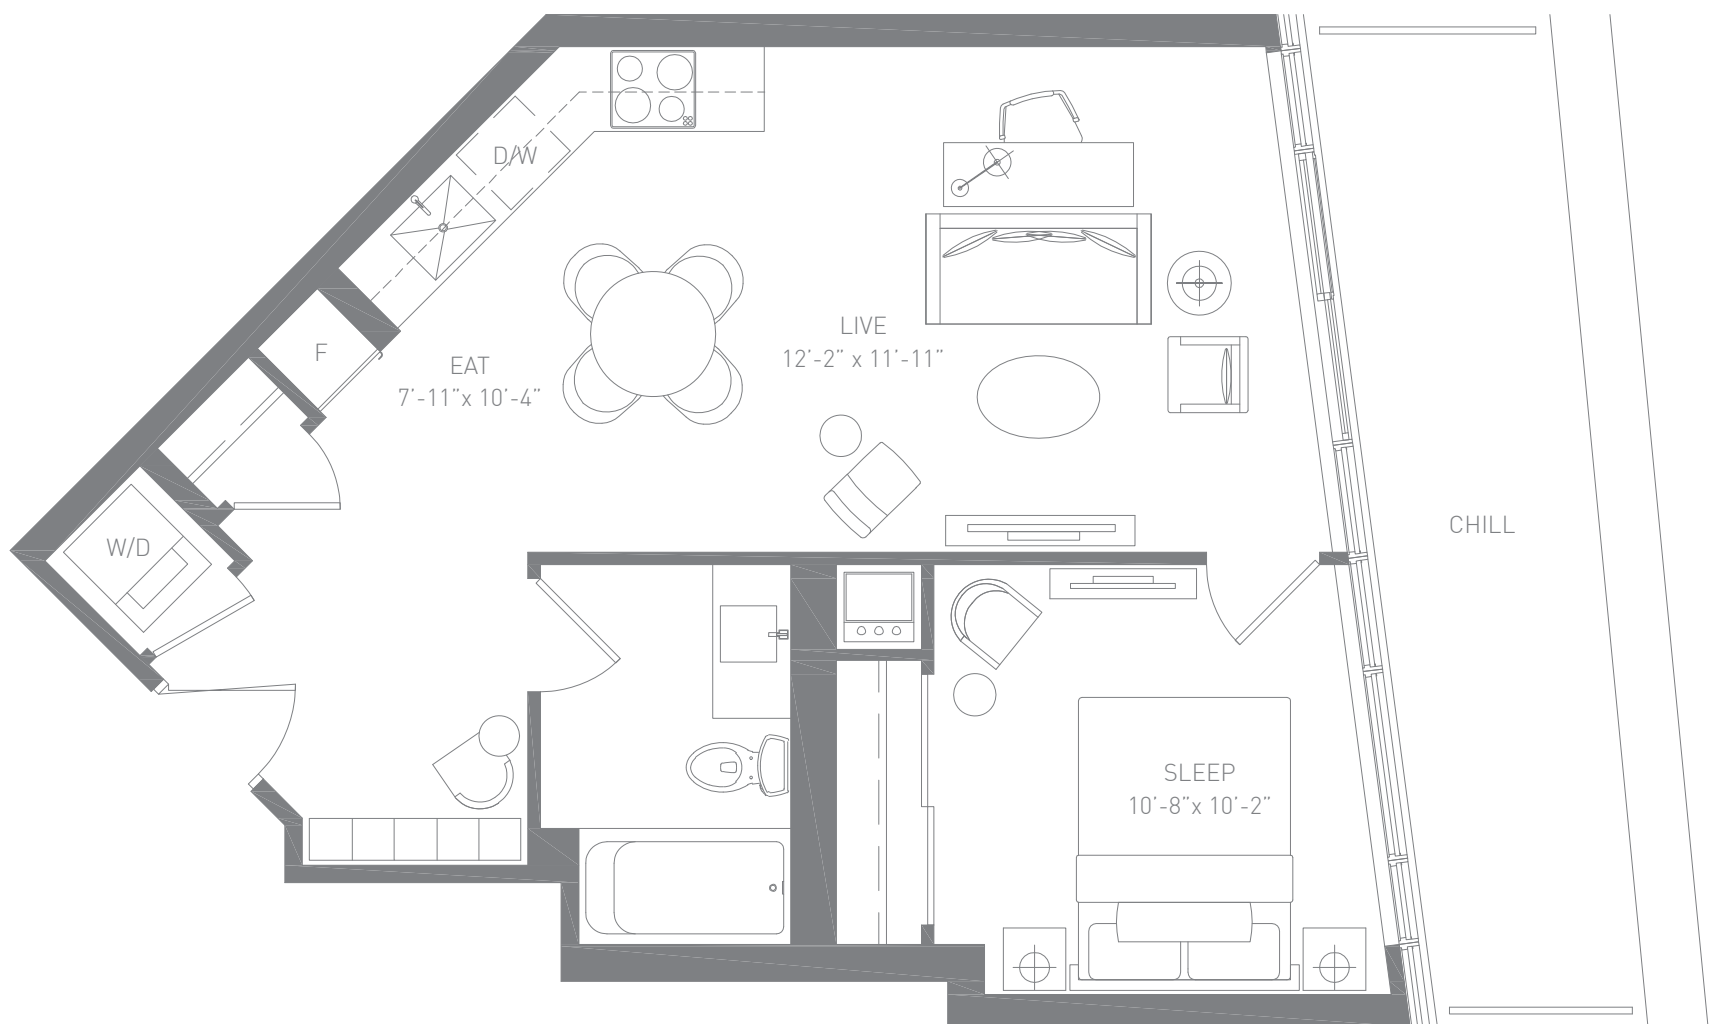

carter-1

1 BEDROOM

SUITE AREA: 574 SQ.FT.

OUTDOOR AREA: 113 SQ.FT. / 153 SQ.FT.

TOTAL AREA: 687 SQ.FT. / 727 SQ.FT.

T12