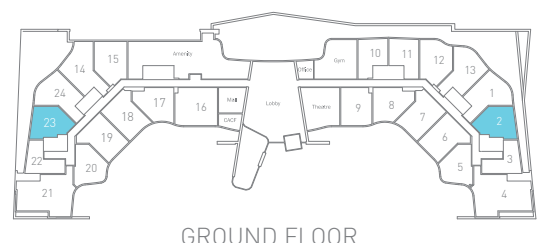

carter-1

1 BEDROOM

SUITE AREA: 574 SQ.FT.

OUTDOOR AREA: 113 SQ.FT. / 153 SQ.FT.

TOTAL AREA: 687 SQ.FT. / 727 SQ.FT.

T12