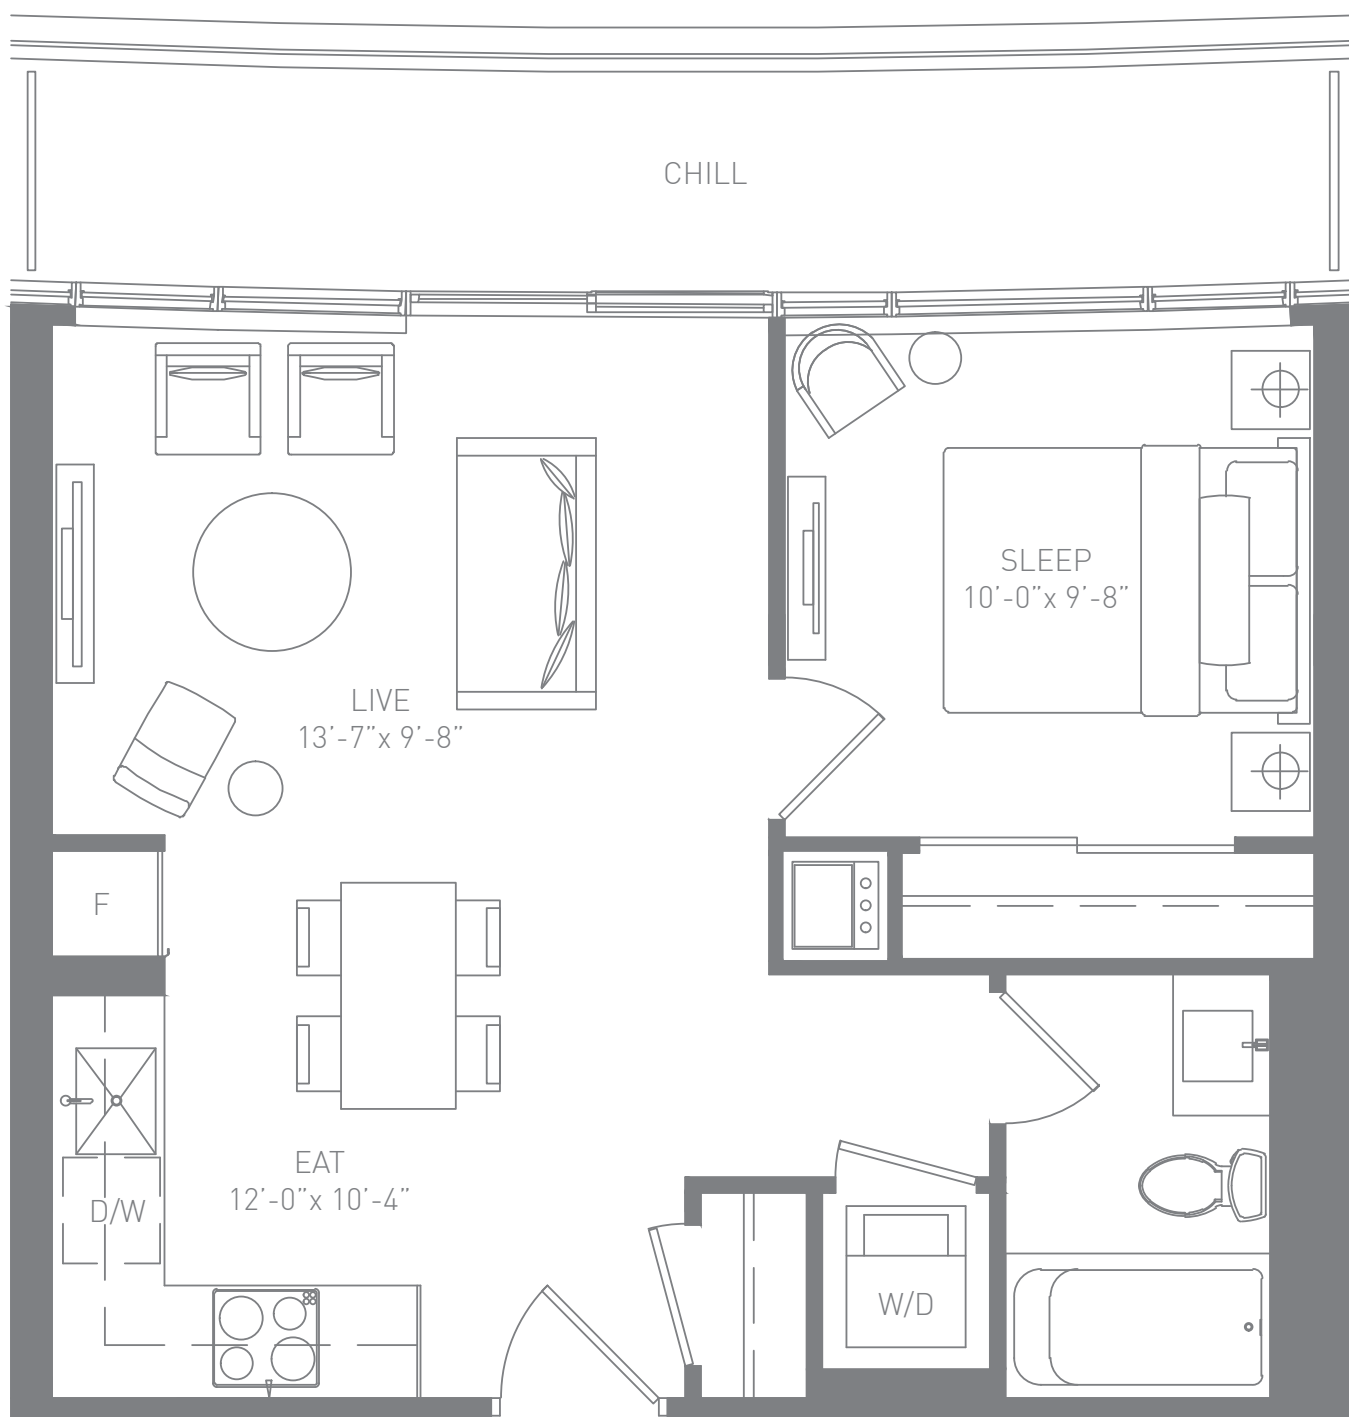

adrienne

1 BEDROOM

SUITE AREA: 530 SQ.FT.
OUTDOOR AREA: 95 SQ.FT.
TOTAL AREA: 625 SQ.FT.

T21-A